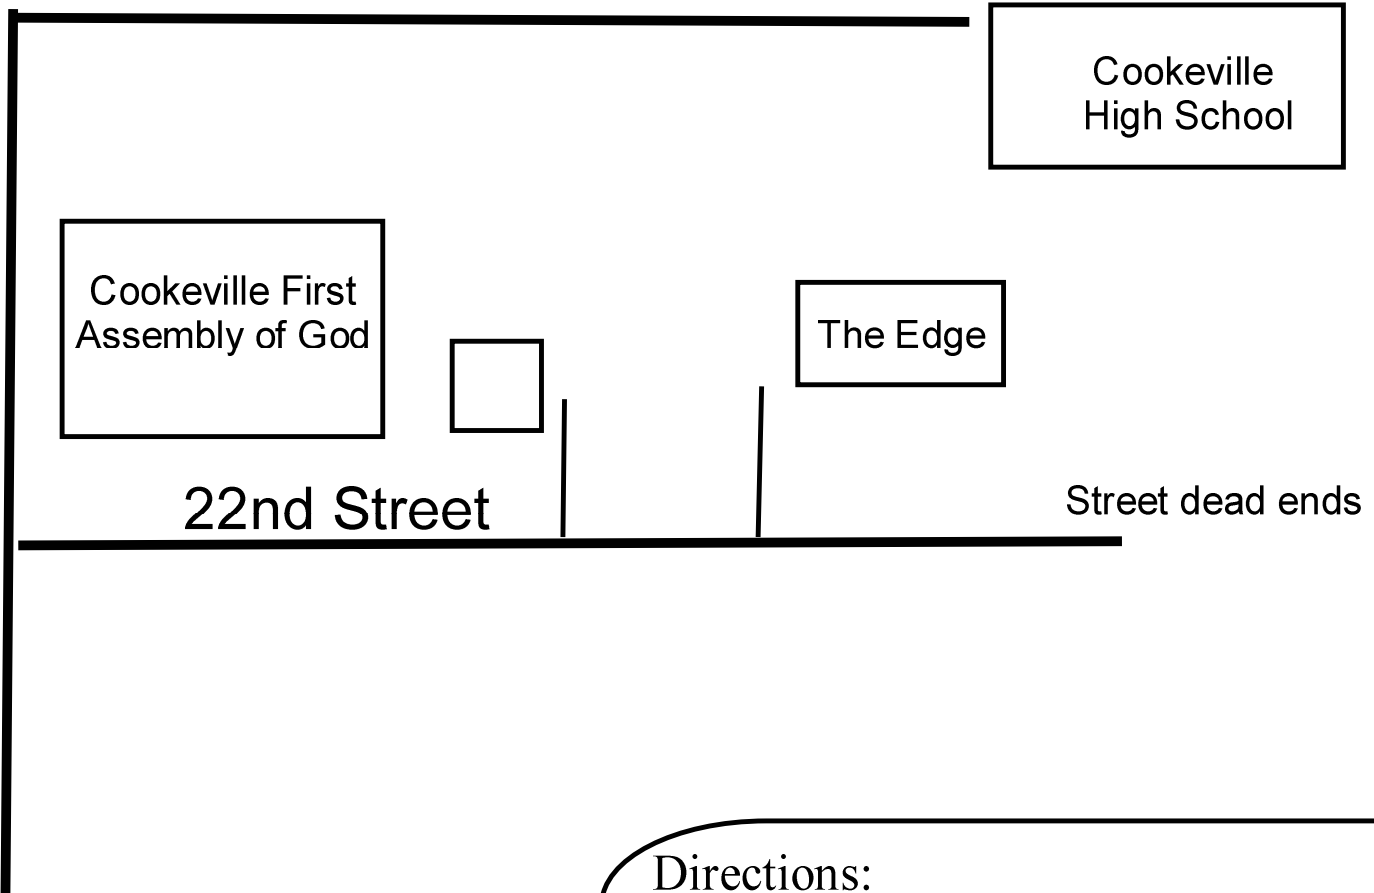

Washington Ave (TN 136)

Middle C Fall Recital
November 15, 2008
1:00, 3:00, 5:00, 7:00
At "The Edge"

Directions:

- * Starting at the Courthouse; go north on Washington Avenue approximately 2 miles
- * Turn Right on 22nd
- * Look for the sign "The Edge" and turn left.